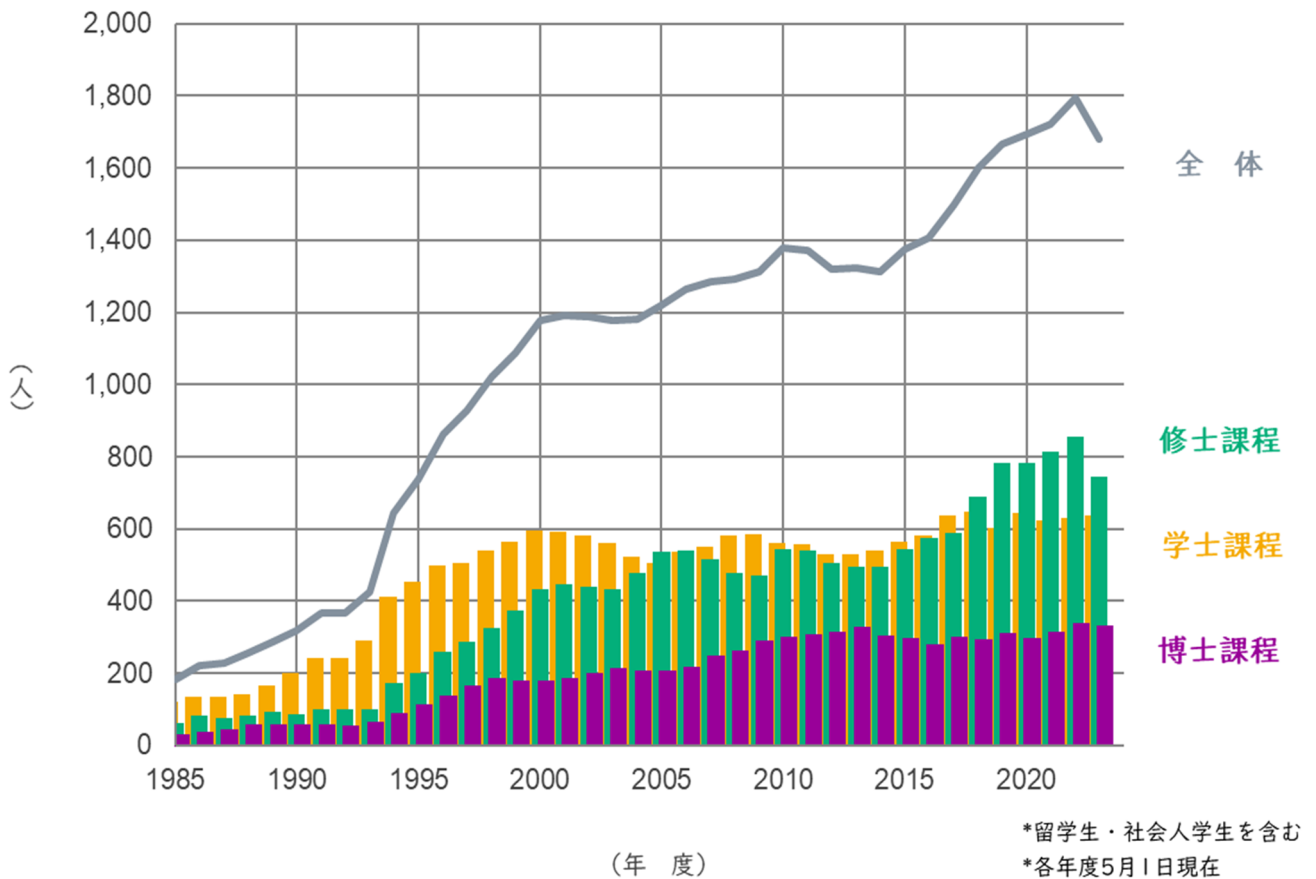

東工大 女子学生比率の推移

東工大 女子学生数の推移

Percentage of Female Students at Tokyo Tech

Note:

- Data include international students and students in adult education.
- As of May 1 of each year

Number of Female Students at Tokyo Tech

Note:

- Data include international students and students in adult education.
- As of May 1 of each year