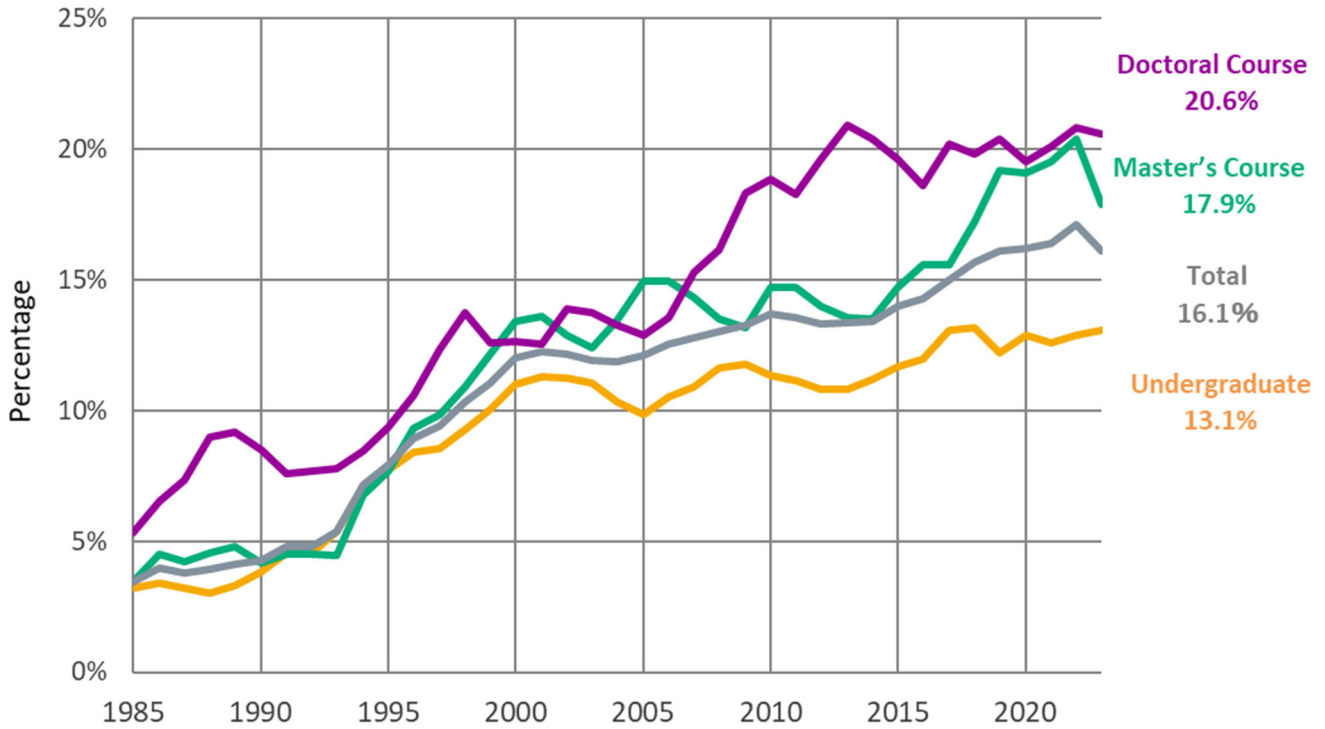

東工大 女子学生比率の推移

東工大 女子学生数の推移

Percentage of Female Students at Tokyo Tech

Note:

- Data include international students and students in adult education.
- As of May 1 of each year

Number of Female Students at Tokyo Tech

Note:

- Data include international students and students in adult education.
- As of May 1 of each year