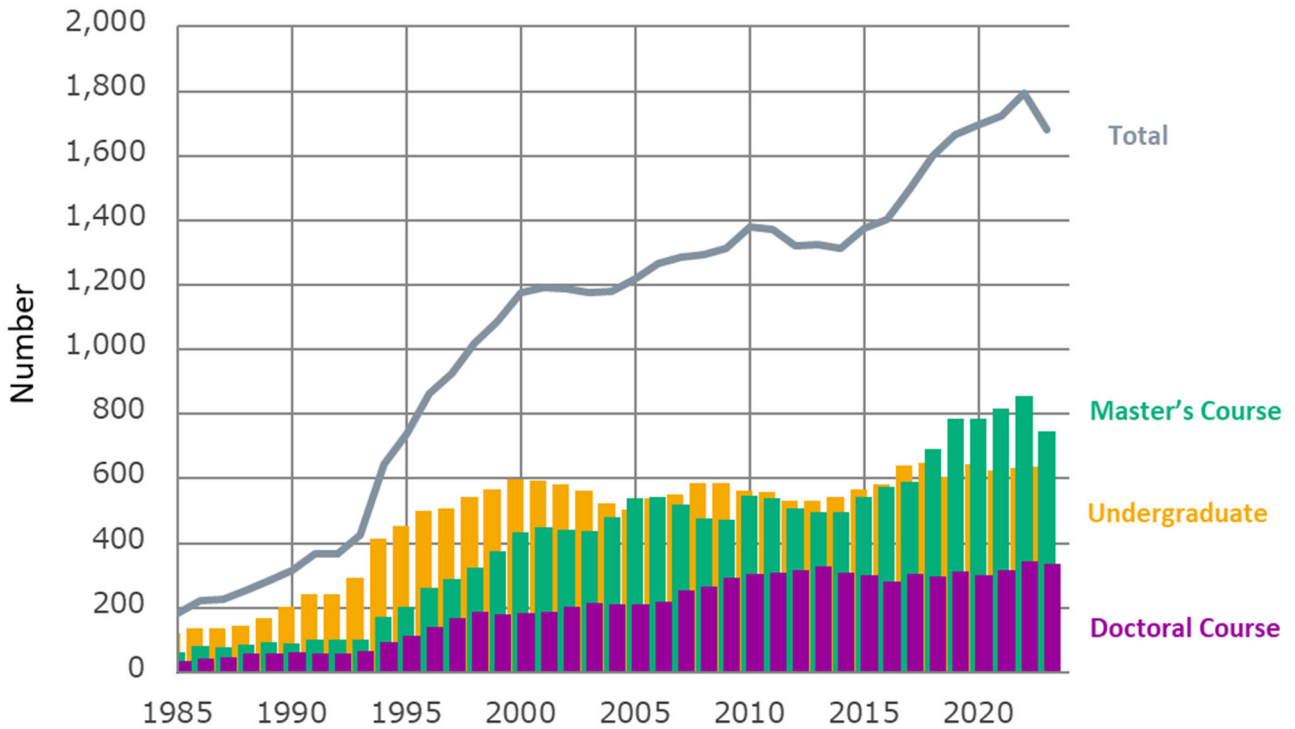

東工大 女子学生比率の推移

東工大 女子学生数の推移

Percentage of Female Students at Tokyo Tech

Note:

- Data include international students and students in adult education.
- As of May 1 of each year

Number of Female Students at Tokyo Tech

Note:

- Data include international students and students in adult education.
- As of May 1 of each year