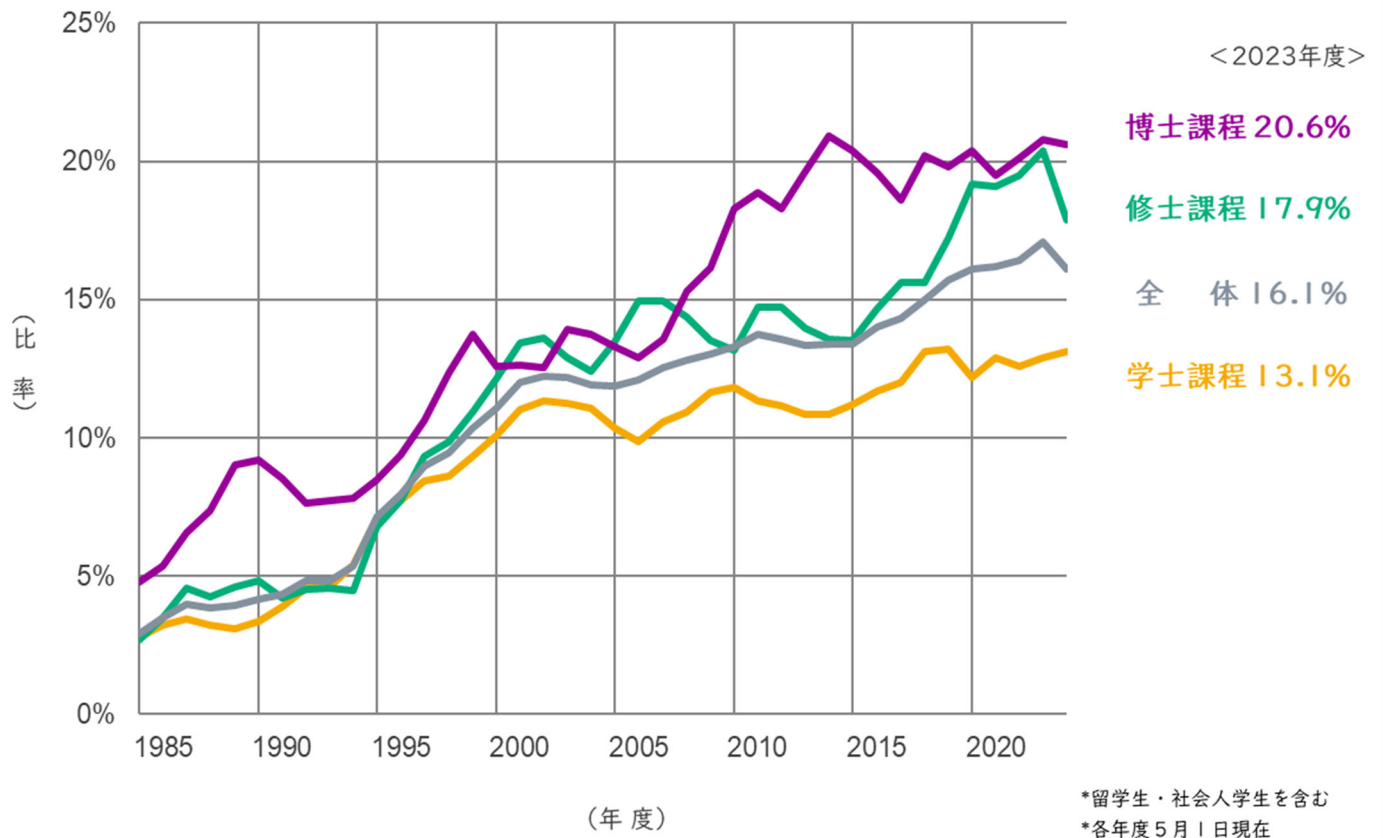

東工大 女子学生比率の推移

東工大 女子学生数の推移

Percentage of Female Students at Tokyo Tech

Note:

- Data include international students and students in adult education.
- As of May 1 of each year

Number of Female Students at Tokyo Tech

Note:

- Data include international students and students in adult education.
- As of May 1 of each year